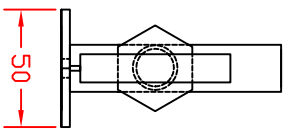

Drawn by Kamal Khalifa	Date: 10th May 2008	All Dimensions in mm	Khartoum Office, Sudan	
Wheel Jig				

Drawn by Kamal Khalifa	Date: 2nd July 2008	All Dimensions in mm	Khartoum Office, Sudan	 PRACTICAL ACTION
Wheel Jig				