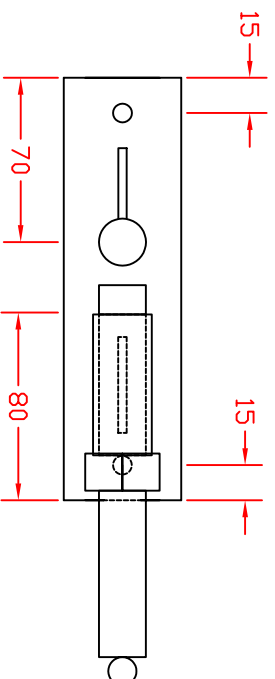

Drawn by Kamal Khalifa	Date: 10th May 2008	All Dimensions in mm	Khartoum Office, Sudan	
Wheel Jig				

Drawn by Kamal Khalifa	Date: 2nd July 2008	All Dimensions in mm	Khartoum Office, Sudan	 PRACTICAL ACTION
Wheel Jig				