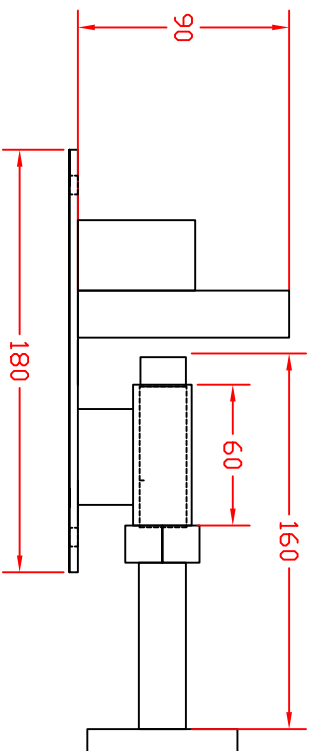

Drawn by Kamal Khalifa	Date: 10th May 2008	All Dimensions in mm	Khartoum Office, Sudan	
Wheel Jig				

Drawn by Kamal Khalifa	Date: 2nd July 2008	All Dimensions in mm	Khartoum Office, Sudan	 PRACTICAL ACTION
Wheel Jig				